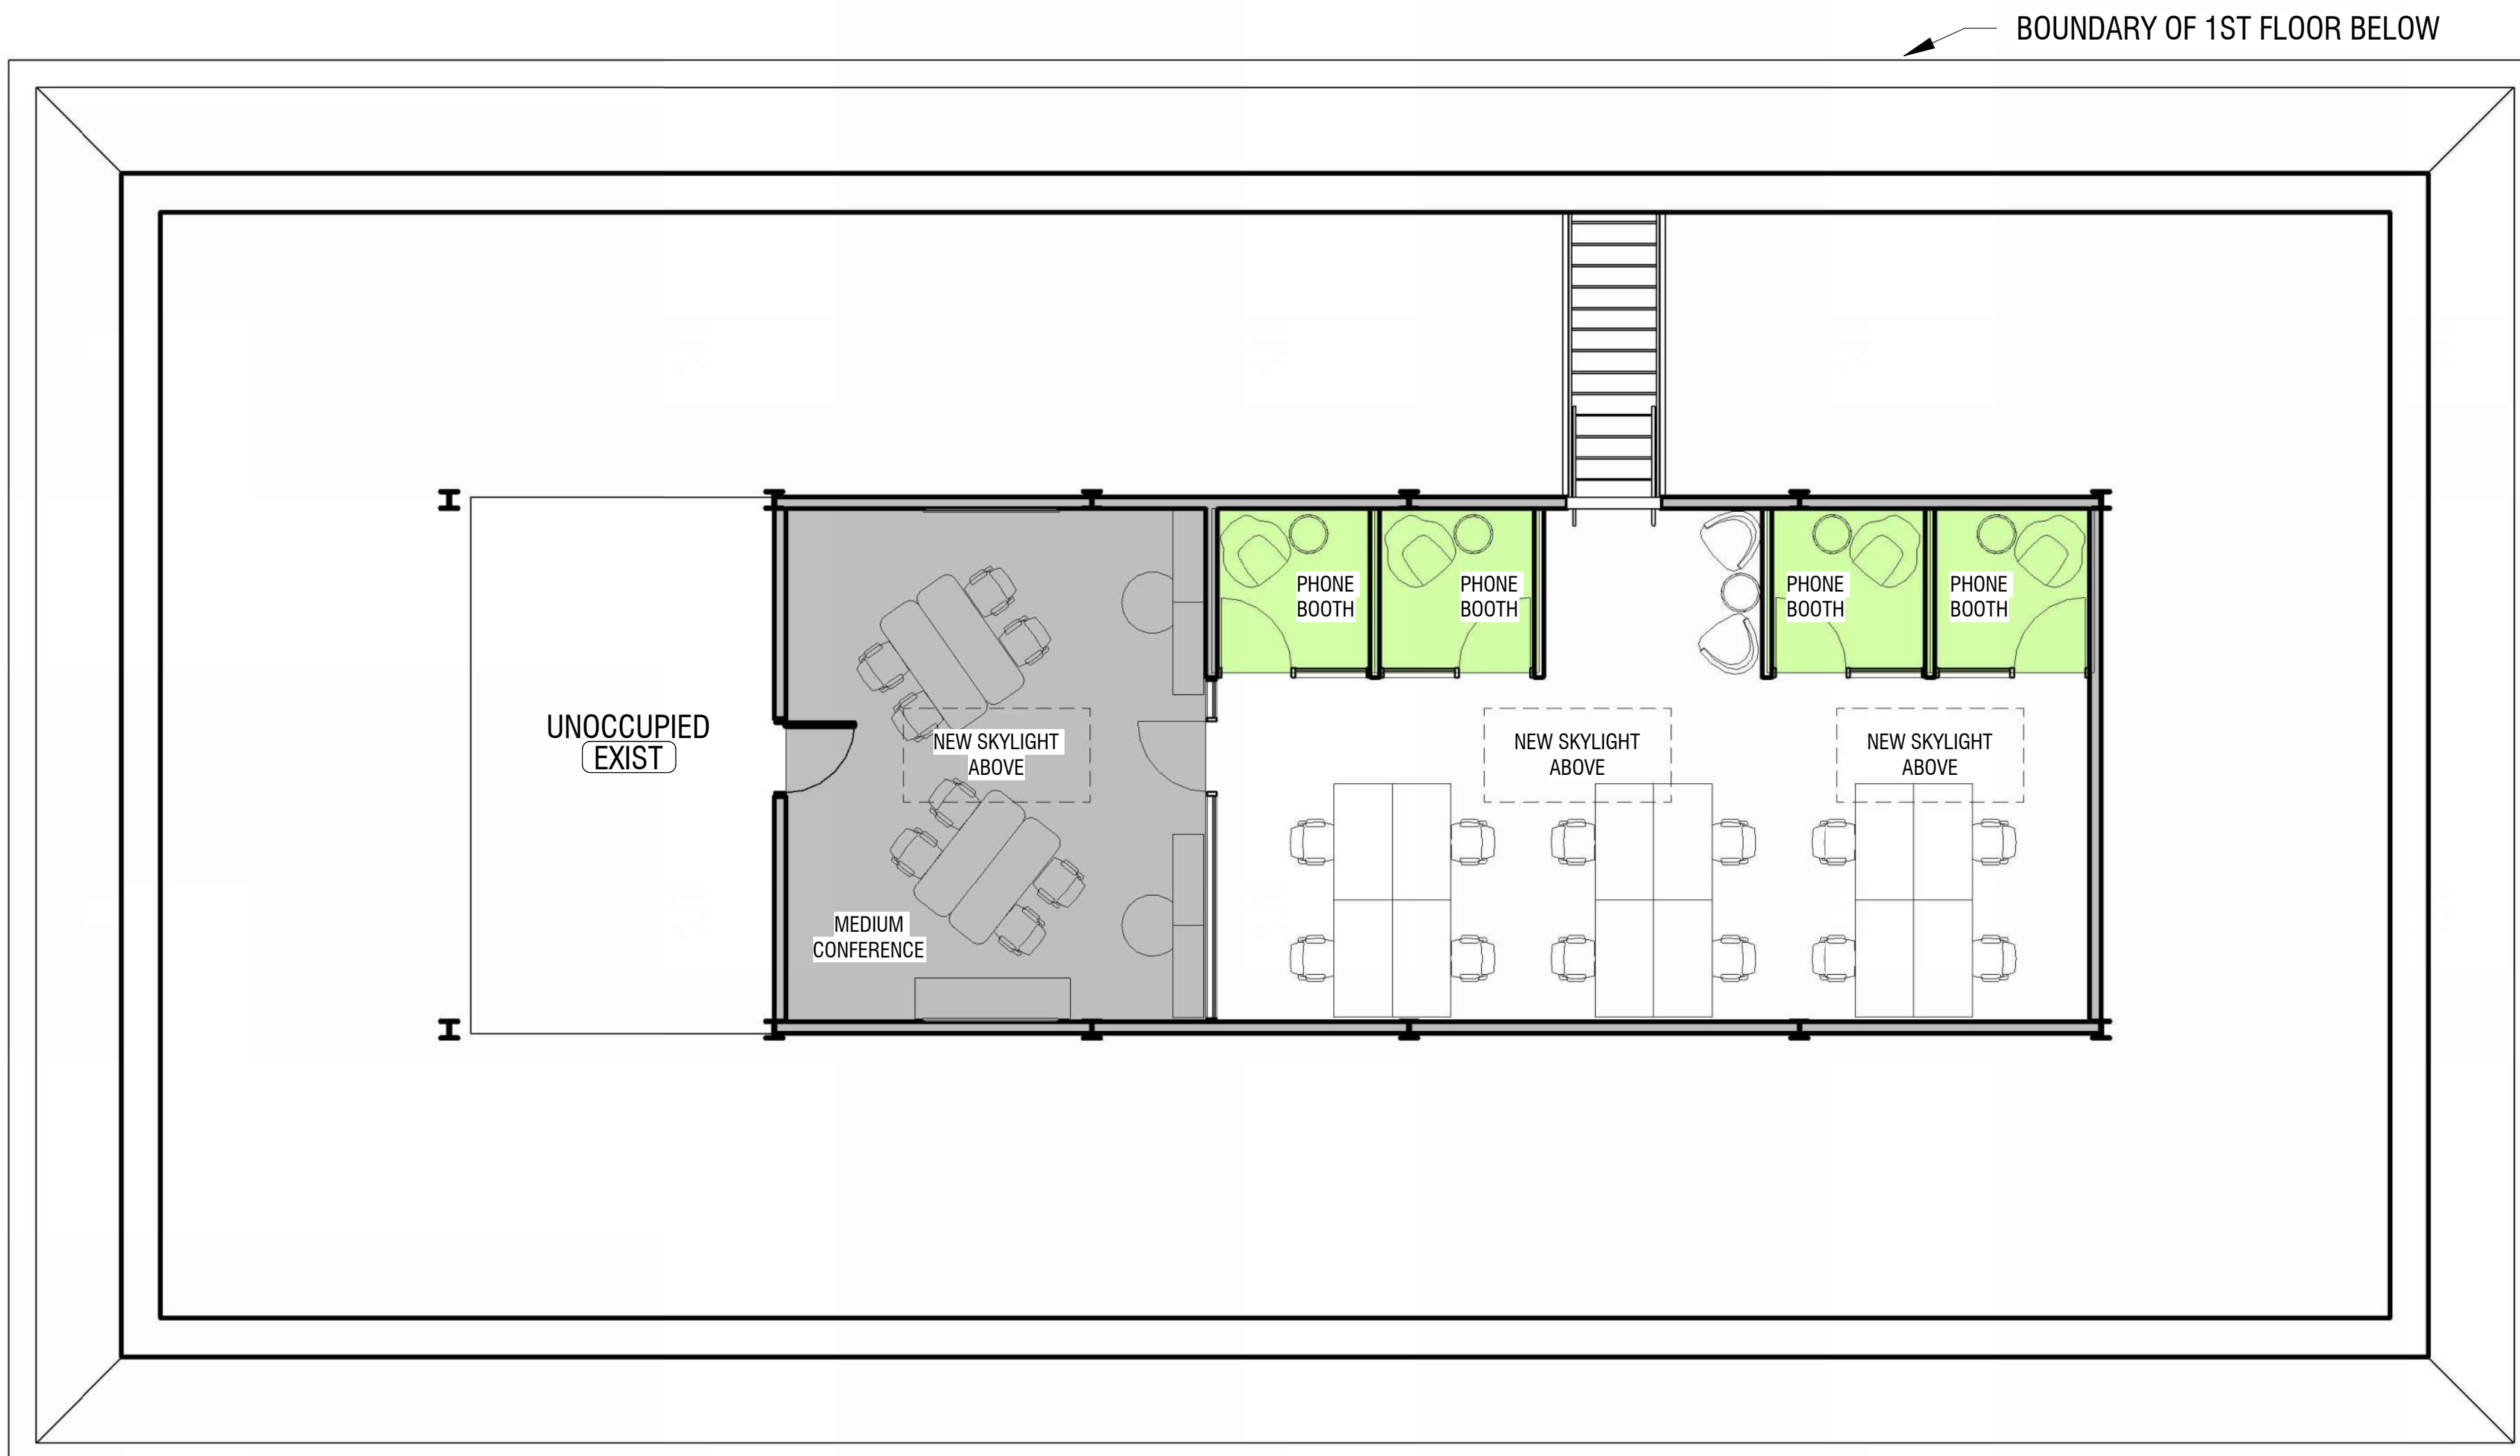

LOUNGE

OPEN HUDDLE

OPEN HUDDLE

INDIVIDUAL WORK

BREAK CASEWORK

BREAK LOUNGE CEILING

INDIVIDUAL WORK LOUNGE

SECOND FLOOR PLAN AND CONCEPT IMAGES

MEETUP/HUDDLE

CONFERENCE

BREAK LOUNGE

LOUNGE

OPEN HUDDLE

OPEN HUDDLE

INDIVIDUAL WORK

PROGRAM - 2nd FLOOR **APPROXIMATELY 1,195 SQUARE FEET**

- (12) open workstations
- (4) phone booths
- (1) conference room - 397SF
- (1) supplies space

BREAK CASEWORK

BREAK LOUNGE CEILING

INDIVIDUAL WORK LOUNGE

HENRICO INNOVATION HUB

MAIN ENTRANCE

NOVATION HUB