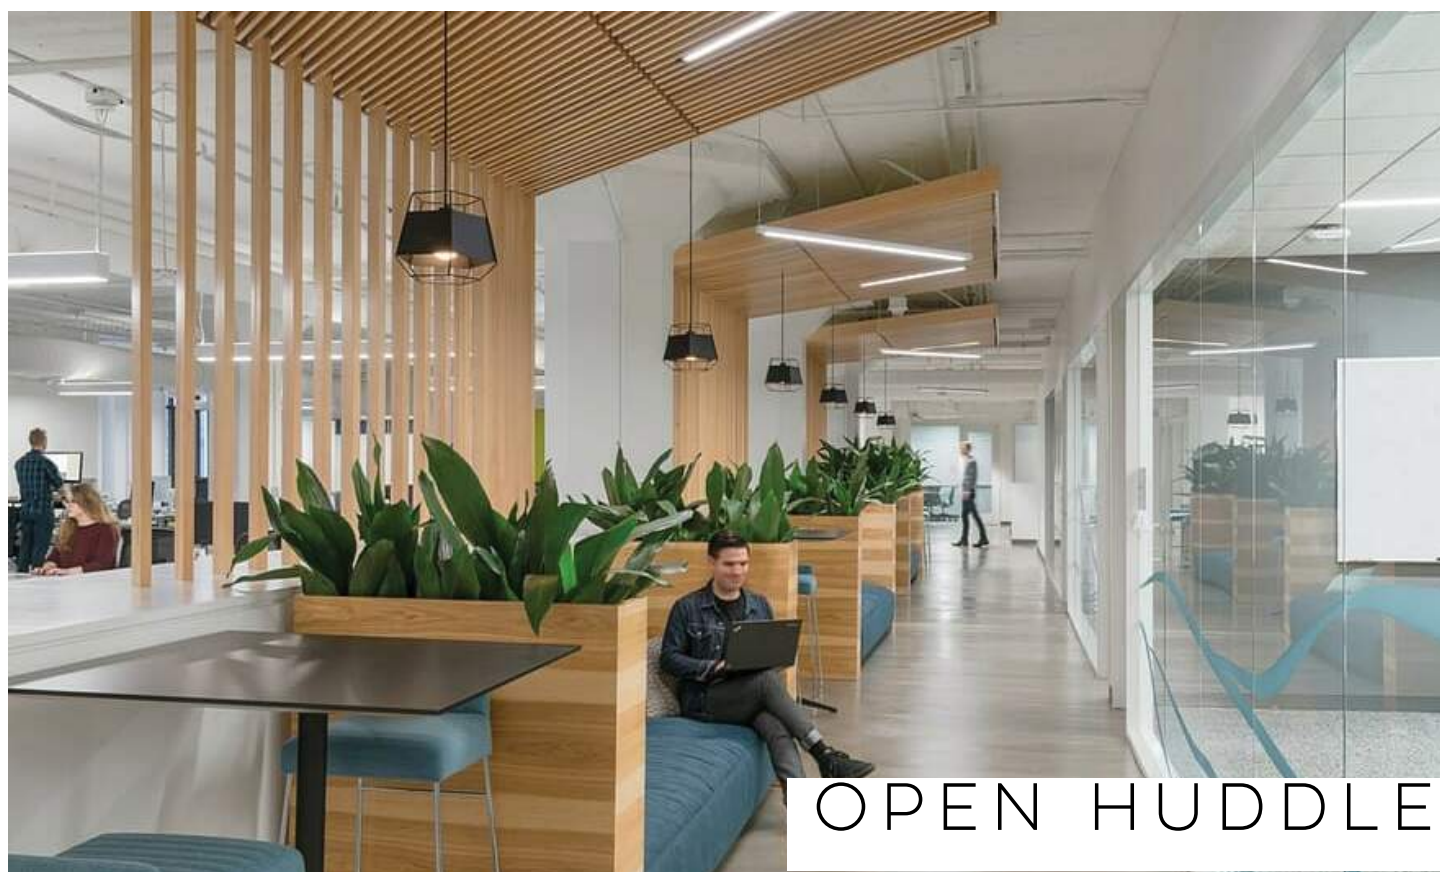

OPEN HUDDLE